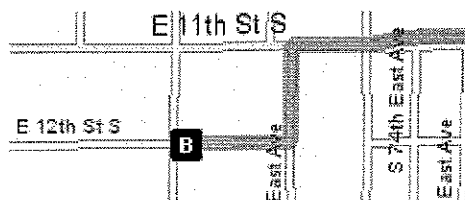

Centrifugal Casting Machine Co., Inc.

P.O. Box 947
Tulsa, Oklahoma, USA 74101
Email: ccmco@worldnet.att.net

Telephone: 1-918-835-7323
Fax: 1-918-835-9643
Website: www.ccmcotulsa.com

DIRECTIONS TO CCMCO FROM HAMPTON INN

PHYSICAL ADDRESS:

6912 E. 12th Street
Tulsa OK 74112

DIRECTIONS FROM THE HAMPTON INN:

1. Head **north** on S. 79th East Ave. (see Fig a.)
2. Veer **east (right)** on E. 32nd Street (see Fig a.)
3. Continue to S. Memorial Drive and turn **north (left)**, go 2.1 miles (see Fig b.)
4. Turn **west (left)** onto E. 11th Street, go .6 miles (see Fig b.)
5. Turn **south (left)** onto S. 71st East Avenue (see Fig c.)
6. Turn **west (right)** onto E. 12th Street, arrive at 6912 E. 12th Street, office is on the left hand side (see Fig c.)

Fig a.

Fig c.