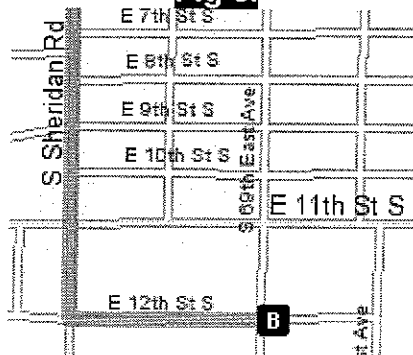

Centrifugal Casting Machine Co., Inc.

P.O. Box 947
Tulsa, Oklahoma, USA 74101
Email: ccmco@worldnet.att.net

Telephone: 1-918-835-7323
Fax: 1-918-835-9643
Website: www.ccmcotulsa.com

DIRECTIONS TO CCMCO FROM TULSA INTERNATIONAL AIRPORT

PHYSICAL ADDRESS:

6912 E. 12th Street
Tulsa OK 74112

DIRECTIONS FROM THE TULSA INTERNATIONAL AIRPORT:

1. Loop the airport on Airport Drive toward the airport exit (see Fig a.)
2. Turn **west (right)** on OK-11 West / US -75, continue for .5 mile (see Fig a.)
3. Exit Sheridan Road (see Fig b.)
4. Turn **south (left)** onto Sheridan Road continue for 2.0 miles (see Fig b.)
5. Turn **east (left)** on E. 12th Street (see Fig c.)
6. Office is .3 miles down on the right hand side of the road (see Fig c.)

Fig a.

Fig c.