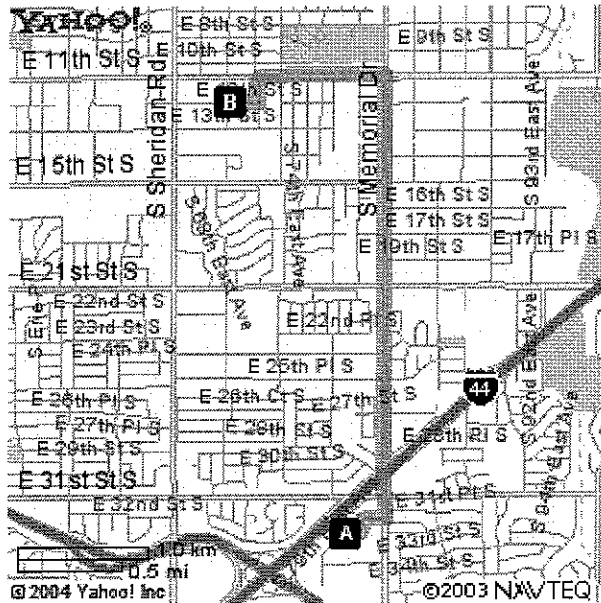

Centrifugal Casting Machine Co., Inc.

P.O. Box 947
Tulsa, Oklahoma, USA 74101
Email: ccmco@worldnet.att.net

Telephone: 1-918-835-7323
Fax: 1-918-835-9643
Website: www.ccmcotulsa.com

DIRECTIONS TO CCMCO FROM HAMPTON INN

PHYSICAL ADDRESS:

6912 E. 12th Street
Tulsa OK 74112

DIRECTIONS FROM THE HAMPTON INN:

1. Head **north** on S. 79th East Ave. (see Fig a.)
2. Veer **east (right)** on E. 32nd Street (see Fig a.)
3. Continue to S. Memorial Drive and turn **north (left)**, go 2.1 miles (see Fig b.)
4. Turn **west (left)** onto E. 11th Street, go .6 miles (see Fig b.)
5. Turn **south (left)** onto S. 71st East Avenue (see Fig c.)
6. Turn **west (right)** onto E. 12th Street, arrive at 6912 E. 12th Street, office is on the left hand side (see Fig c.)

Fig a.

Fig b.