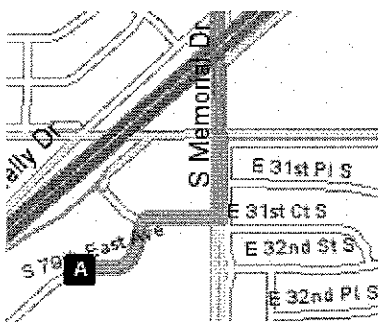

Centrifugal Casting Machine Co., Inc.

P.O. Box 947
Tulsa, Oklahoma, USA 74101
Email: ccmco@worldnet.att.net

Telephone: 1-918-835-7323
Fax: 1-918-835-9643
Website: www.ccmcotulsa.com

DIRECTIONS TO CCMCO FROM HAMPTON INN

PHYSICAL ADDRESS:

6912 E. 12th Street
Tulsa OK 74112

DIRECTIONS FROM THE HAMPTON INN:

1. Head **north** on S. 79th East Ave. (see Fig a.)
2. Veer **east (right)** on E. 32nd Street (see Fig a.)
3. Continue to S. Memorial Drive and turn **north (left)**, go 2.1 miles (see Fig b.)
4. Turn **west (left)** onto E. 11th Street, go .6 miles (see Fig b.)
5. Turn **south (left)** onto S. 71st East Avenue (see Fig c.)
6. Turn **west (right)** onto E. 12th Street, arrive at 6912 E. 12th Street, office is on the left hand side (see Fig c.)

Fig a.