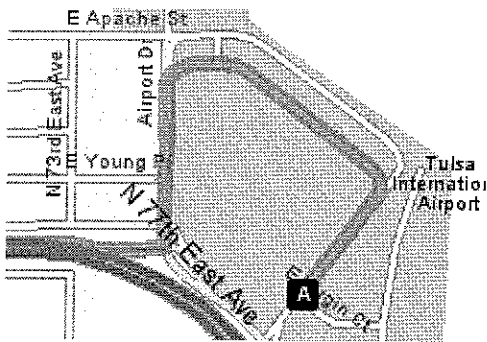

Centrifugal Casting Machine Co., Inc.

P.O. Box 947
Tulsa, Oklahoma, USA 74101
Email: ccmco@worldnet.att.net

Telephone: 1-918-835-7323
Fax: 1-918-835-9643
Website: www.ccmcotulsa.com

DIRECTIONS TO CCMCO FROM TULSA INTERNATIONAL AIRPORT

PHYSICAL ADDRESS:

6912 E. 12th Street
Tulsa OK 74112

DIRECTIONS FROM THE TULSA INTERNATIONAL AIRPORT:

1. Loop the airport on Airport Drive toward the airport exit (see Fig a.)
2. Turn **west (right)** on OK-11 West / US -75, continue for .5 mile (see Fig a.)
3. Exit Sheridan Road (see Fig b.)
4. Turn **south (left)** onto Sheridan Road continue for 2.0 miles (see Fig b.)
5. Turn **east (left)** on E. 12th Street (see Fig c.)
6. Office is .3 miles down on the right hand side of the road (see Fig c.)

Fig a.