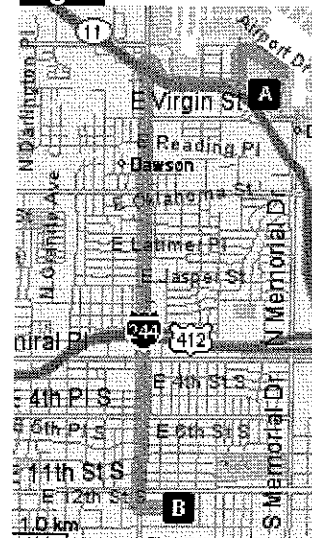

Centrifugal Casting Machine Co., Inc.

P.O. Box 947
Tulsa, Oklahoma, USA 74101
Email: ccmco@worldnet.att.net

Telephone: 1-918-835-7323
Fax: 1-918-835-9643
Website: www.ccmcotulsa.com

DIRECTIONS TO CCMCO FROM TULSA INTERNATIONAL AIRPORT

PHYSICAL ADDRESS:

6912 E. 12th Street
Tulsa OK 74112

DIRECTIONS FROM THE TULSA INTERNATIONAL AIRPORT:

1. Loop the airport on Airport Drive toward the airport exit (see Fig a.)
2. Turn **west (right)** on OK-11 West / US -75, continue for .5 mile (see Fig a.)
3. Exit Sheridan Road (see Fig b.)
4. Turn **south (left)** onto Sheridan Road continue for 2.0 miles (see Fig b.)
5. Turn **east (left)** on E. 12th Street (see Fig c.)
6. Office is .3 miles down on the right hand side of the road (see Fig c.)

Fig a.

Fig b.